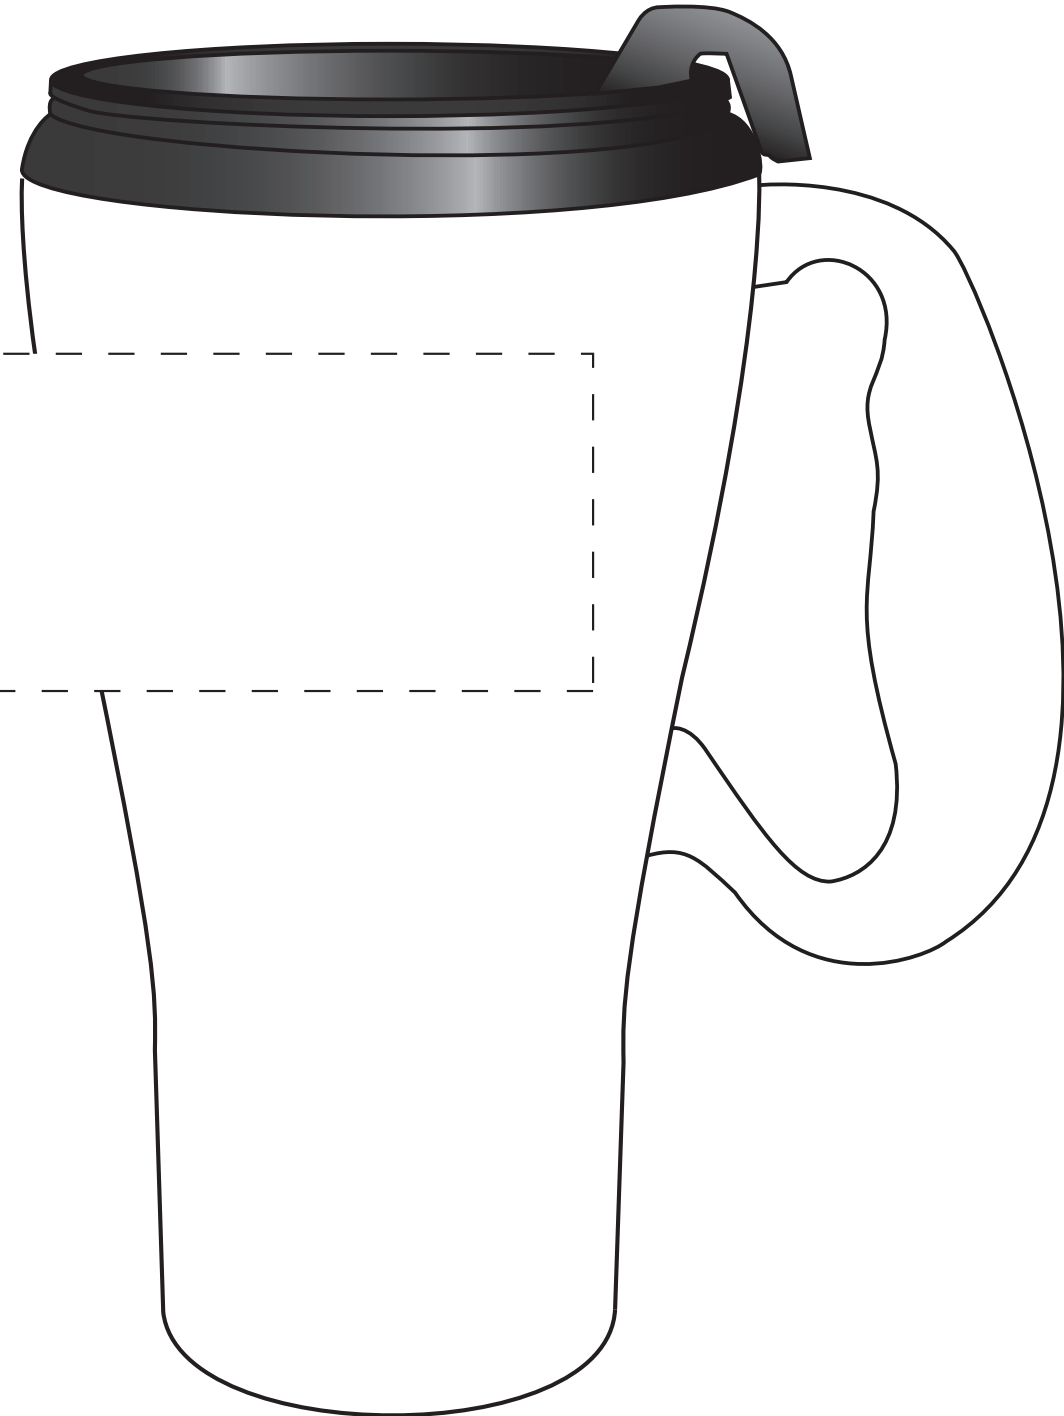

Order No. -
M250 -
Ink Color -
Print Order -

Imprint Area
2 1/4" wide (Per Side)
1 3/4" high (Per Side)
7 1/2" wrap

PO#

Please respond promptly
to all proofs to help
expedite your order.
Thank You